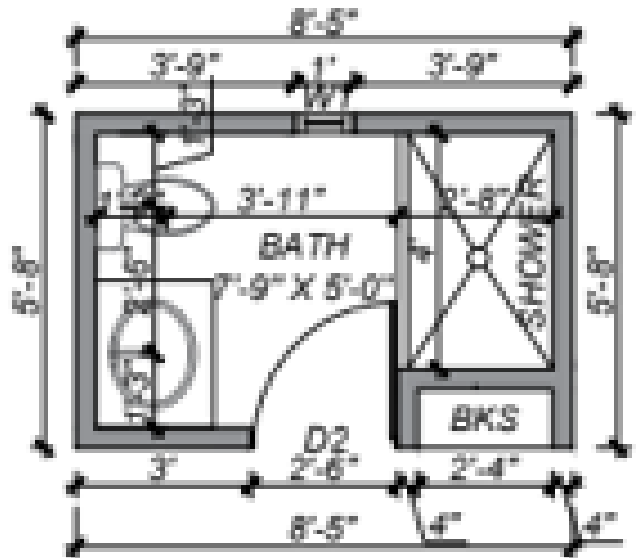

# Shower Styles

60" Shower or Shower/ Bath

48" Shower