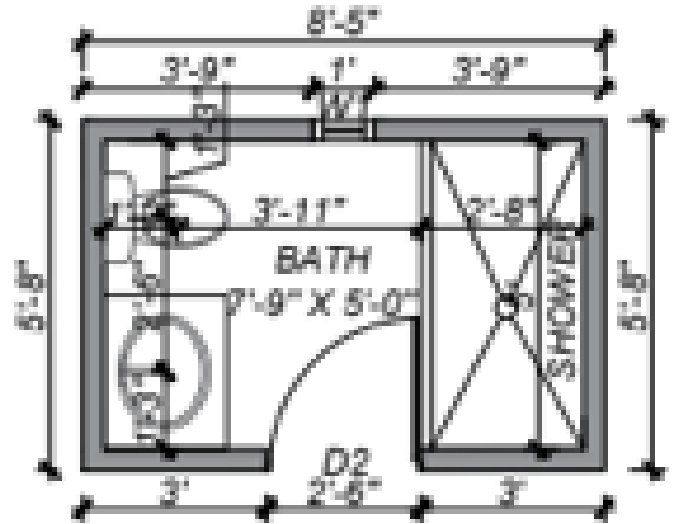

# Shower Styles

60" Shower or Shower/ Bath

48" Shower