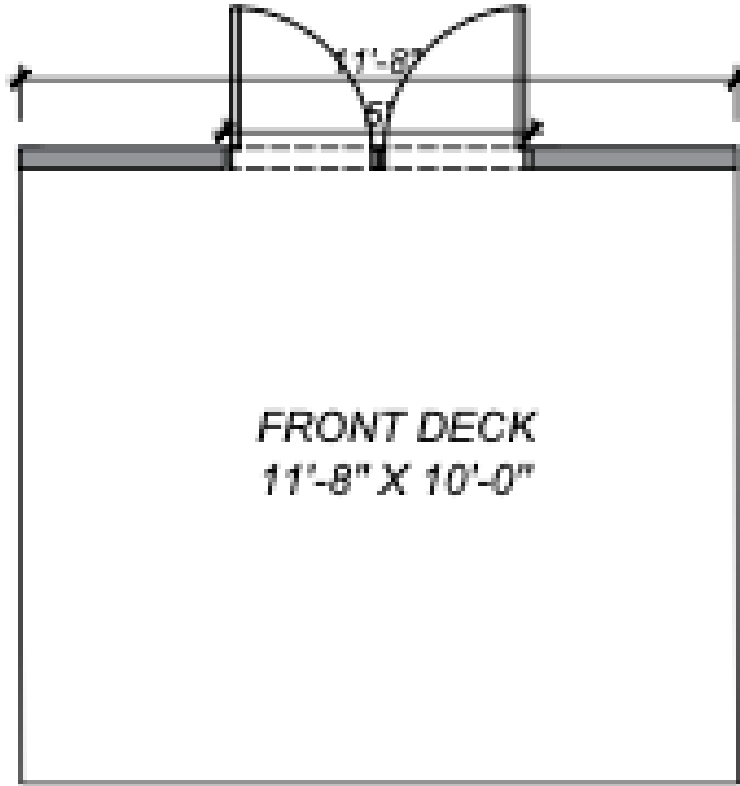

Porch

Porch